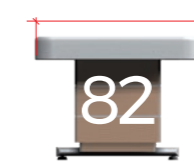

Comfortable mattress for relax massages

Materasso confortevole per massaggi relax

**SUPER SOFT - 15 CM / 6" with Memory Foam**

Super soft mattress with memory foam, available ONLY for 74 cm / 29" and 82 cm / 32,2" width.

## MATTRESS WIDTH / LARGHEZZA MATERASSO

**S - 74 CM / 29"**

Width Standard - 74 cm / 29"  
Larghezza Standard - 74 cm / 29"

**M - 82 CM / 32,2"**

Width Medium - 82 cm / 32,2"  
Larghezza Medium - 82 cm / 32,2"